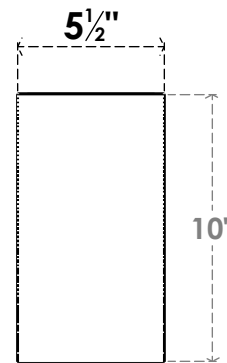

ITEM NUMBER: BRCPC055X06000X10000TRA

5 1/2"W X 6"D X 10"H TRADITIONAL ARCHITECTURAL GRADE PVC CLOSED KNEE BRACE

SIDE PROFILE

FRONT PROFILE

ISOMETRIC

EKENA MILLWORK
2300 WEST MAIN ST.
CLARKSVILLE, TX 75426
TOLL FREE: 866-607-0453
WWW.EKENAMILLWORK.COM