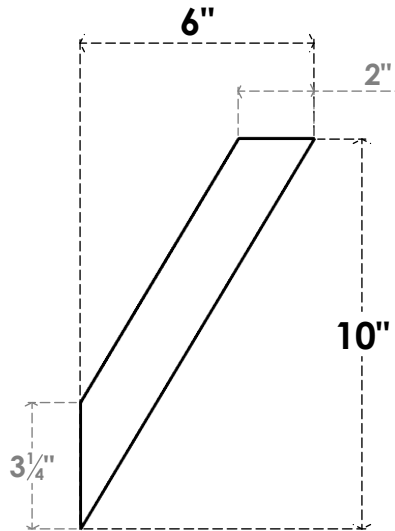

ITEM NUMBER: BRCPC055X06000X10000TRA

5 1/2"W X 6"D X 10"H TRADITIONAL ARCHITECTURAL GRADE PVC CLOSED KNEE BRACE

SIDE PROFILE

FRONT PROFILE

ISOMETRIC

EKENA MILLWORK
2300 WEST MAIN ST.
CLARKSVILLE, TX 75426
TOLL FREE: 866-607-0453
WWW.EKENAMILLWORK.COM